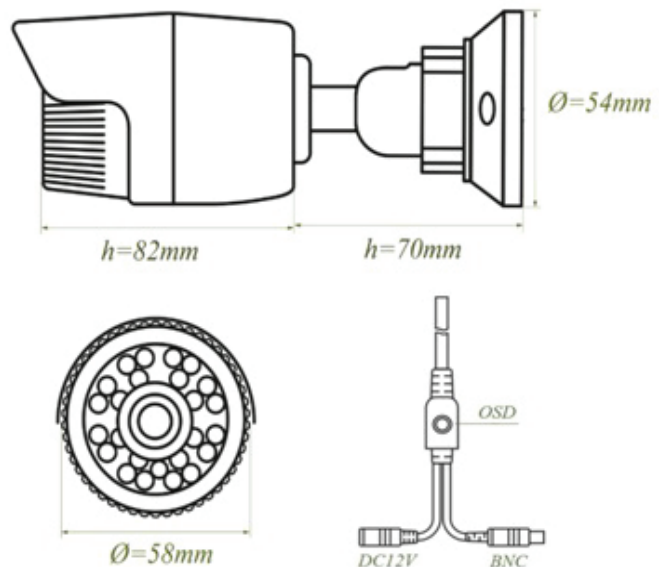

**SPECIFICATIONS**

**>>LENS**

Focal Length (Zoom Ratio)	3.6 mm
Angular Field of View	72 degree
Min. Object Distance	0.2 m
Focus Control	F 1.2
Image Format	1/2.8"
Mount Type	Board type

**>>I/O CONTROLS**

Ethernet	RJ-45 (10/100BARF-T)
Alarm Trigger	Manual, Automatic ( motion detection, alarm, schedule, cycle )
Alarm Event	FTP, E-mail, Browser, CMS
TF card	Max. 64GB (optional )

**>>VMS/ CMS**

Central Management Software	Yes
-----------------------------	-----

**>>GENERAL**

Ingress Protection	IP 66
Power	DC12V/POE (802.3.af) (POE Optional )
Power consumption	250mA IR off , 600mA IR ON
Operating temperature	-30°C ~ +55°C (-22°F ~ +131°F) / Less than 90% RH Start up should be done at above -20°C (-4°F)
Dimensions	192 x 111 x $\Phi$ 58 mm
Weight	400g
Input Voltage/Current	PoE (IEEE802.3af, Class2)

**DRAWINGS**

**ORDERING METHOD**

EP 5031 IFMB IP IR 3.0 Megapixel 3.6 mm fixed lens bullet camera  
EP 5031 IFMBP IP IR 3.0 Megapixel 3.6 mm fixed lens bullet camera

I : Infra Red , F : Fixed Lens, B: Bullet, M: Metal, P : PoE, U: Audio