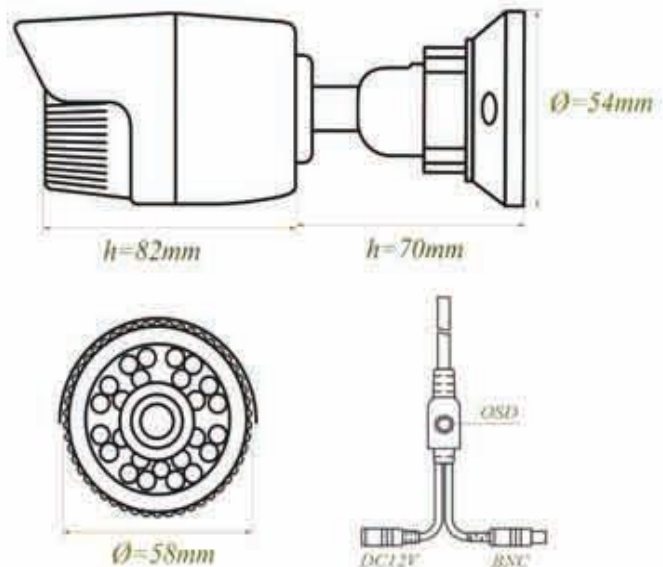

**1.3 MEGAPIXEL FIXED LENS IR BULLET  
EP 5010 SERIES**

**SPECIFICATIONS**

**>>LENS**

Focal Length (Zoom Ratio)	3.6 mm
Angular Field of View	72 degree
Min. Object Distance	0.2 m
Focus Control	F 1.2
Image Format	1/2.8"
Mount Type	Board type

Central Management Software	Yes
-----------------------------	-----

**>>GENERAL**

Ingress Protection	IP 66
Power	DC12V/POE (802.3.af) (POE Optional )
Power consumption	250mA IR off , 600mA IR ON
Operating temperature	-30°C ~ +55°C (-22°F ~ +131°F) / Less than 90% RH Start up should be done at above -20°C (-4°F)
Dimensions	192 x 111 x $\Phi$ 58 mm
Weight	400g
Input Voltage/Current	PoE (IEEE802.3af, Class2)

**DRAWINGS**

**ORDERING METHOD**

EP 5013 IFMB IP IR 1.3Megapixel 3.6 mm fixed lens metal bullet  
EP 5013 IFMBP IP IR 1.3Megapixel 3.6 mm fixed lens metal bullet

I : Infra Red , F : Fixed Lens, B: Bullet, M: Metal, P : PoE, U: Audio