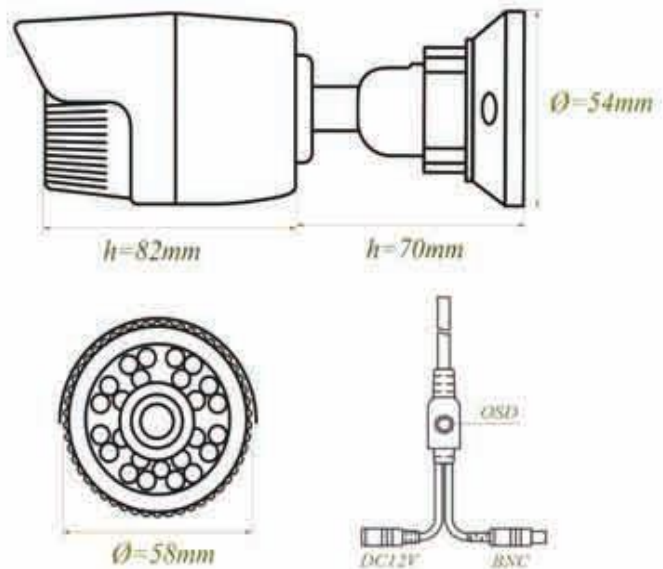

SPECIFICATIONS

>>LENS

Focal Length (Zoom Ratio)	3.6 mm
Angular Field of View	72 degree
Min. Object Distance	0.2 m
Focus Control	F 1.2
Image Format	1/2.8"
Mount Type	Board type

>>I/O CONTROLS

Ethernet	RJ-45 (10/100BARF-T)
Alarm Trigger	Manual, Automatic (motion detection, alarm, schedule, cycle)
Alarm Event	FTP, E-mail, Browser, CMS
TF card	Max. 64GB (optional)

>>VMS/ CMS

Central Management Software	Yes
-----------------------------	-----

>>GENERAL

Ingress Protection	IP 66
Power	DC12V/POE (802.3.af) (POE Optional)
Power consumption	250mA IR off , 600mA IR ON
Operating temperature	-30°C ~ +55°C (-22°F ~ +131°F) / Less than 90% RH Start up should be done at above -20°C (-4°F)
Dimensions	192 x 111 x Ø 58 mm
Weight	400g
Input Voltage/Current	PoE (IEEE802.3af, Class2)

DRAWINGS

ORDERING METHOD

EP 5021 IFMB IP IR 2 Megapixel 3.6 mm fixed lens bullet
EP 5021 IFMBP IP IR 2 Megapixel 3.6 mm fixed lens bullet

I : Infra Red , F : Fixed Lens, B: Bullet, M: Metal, P : PoE, U: Audio